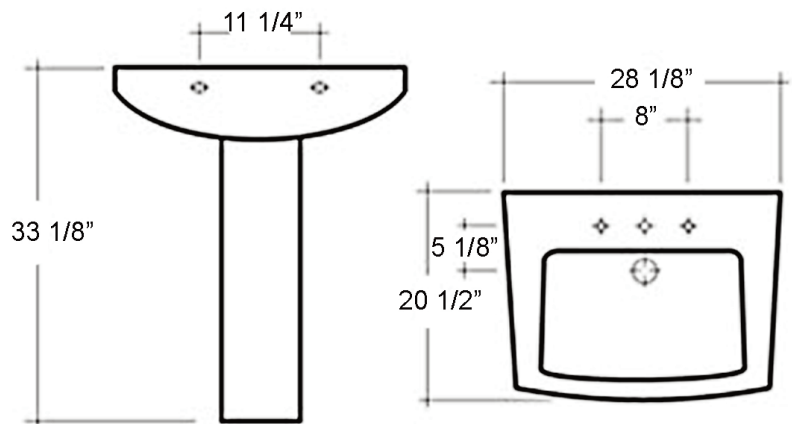

# GALAXY 28" PEDESTAL LAVATORY

Cat. No  
3-978

Faucet not included

W: 28 1/8"  
D: 20 1/2"  
H: 33 1/8"

## Features:

- ▶ Made of Vitreous China
- ▶ Available for 8" Widespread
- ▶ Can be Installed Using Toggle or Molly Bolts (not included)

\*For ease of installation, order one of the following:

1. Hangers (pair) \$4.75
2. Bracket (one) \$11.50

## Interior Dimensions:

Basin Interior: 21" x 13 1/4"  
BasinDepth: 8"  
Back of basin to center of faucet: 2 1/2"  
Back of basin to center of drain: 7"  
Mount bolts height: 31 1/4"  
Mount holes cc: 11 1/4"  
Faucet hole: 1 1/4"  
Spout hole: 1 3/8"

Dimensions of fixture are nominal and may vary within the range of tolerances established by ASMEI Standard A112.19.2-2008. Dimensions and specifications subject to change without notice.